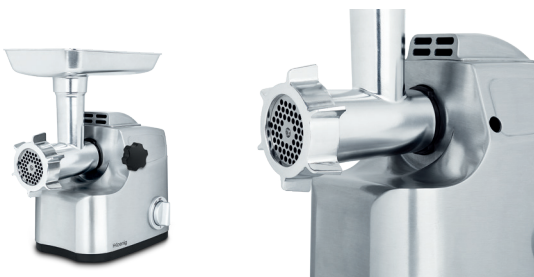

HKoenig

wmg800

metal meat grinder

Your meat grinder just like at the butcher

The WMG800 allows you to easily chop all types of meat, fish and poultry. Its 1800 watts power as well as its stainless steel cutting blade acquire a large chopping capacity, up to 2 kg per minute. Its elegant design fits perfectly in your kitchen.

The WMG800 chopper is versatile, thanks to its 2 speeds and three chopping grids, it adapts to your needs. You can make delicious homemade meatballs and hamburger patties. Its back and forth function helps to avoid jams.

This product comes with a pusher, 3 sausage cones and a kebbe kit.

With the WMG800, make all your preparations like a professional!

HK

01 other views

informations

Customs code: 8509400000
DEEE: 0.71 euro HT

EAN code

02 features

- Capacity: 2 kg/min
- 2 speeds
- On-reverse function
- Stainless steel cutting blade
- 3 sizes of cutting plates: fine, medium, large
- Accessories: food pusher, 3 sizes of sausage cones, kibbe attachment
- Power: 1800 W