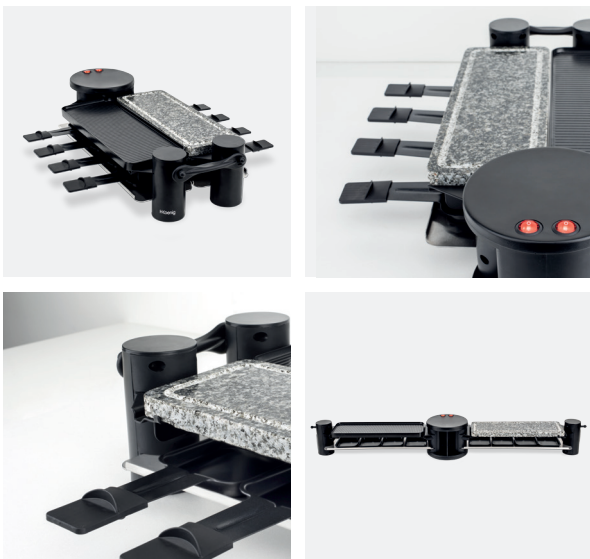

raclette 4 in 1 friendly design

Looking for a modular and practical raclette?

The Raclette H.Koenig RP360 offers a perfect accessibility to all your guests thanks to its innovative 360° base.

You can open your raclette in 2 parts and place it as you want. Its table runner or angle position will bring to your table a warming atmosphere!

Enjoy the 4 functions of the RP360 thanks to its interchangeable and non-sticks plates:

- Raclette
- Grill
- Pancakes
- Keep warm function

The Raclette RP360 H.Koenig: created for friendly meals with your friends and family.

01 other views

02 features

- Multifunction raclette for 8 persons
- Length or angle position
- 360° rotation base
- Interchangeable and non-sticks plates
- Individual switch for each plate
- Accessories: 8 wooden spatulas, 8 raclette pans
- On/Off switch
- Power: 1200W