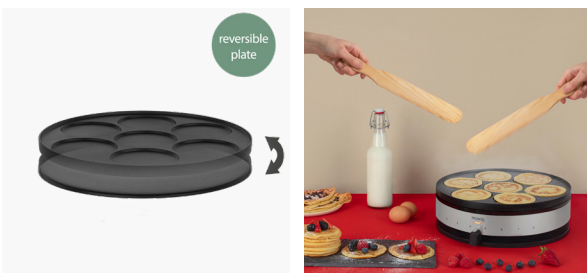

HKoenig

crepe maker with reversible plate

Perfect for crepe party!

Large crepes, small crepes, or pancakes? Become a real professional with the H.Koenig KREP56 2-in-1 crepe maker!

Thanks to the reversible cooking plate, choose 2 different crepe sizes according to your desires: an extra-large 33 cm cooking surface for traditional crepes, or a 10 cm diameter pancake format.

With a power of 1500 W and an adjustable thermostat up to 230°C, your crepes are ready in only a few minutes.

The design has been inspired by the traditional Breton crepe makers with a stainless steel body and a non-stick coating.

A large pancake rake and a wooden spatula are also included.

The KREP56 crepe maker will delight young and old alike.

Enjoy your crepe party!

krep56

01 other views

02 features

- Removable and reversible plate
- Traditional crepe diameter: 33 cm
- Pancakes diameter: 10 cm
- Adjustable temperature up to 230 °C
- Non-stick coating
- Light indicator
- Stainless steel body
- Accessories: 1 wooden pancake rake, 1 wooden spatula
- Power: 1500 W