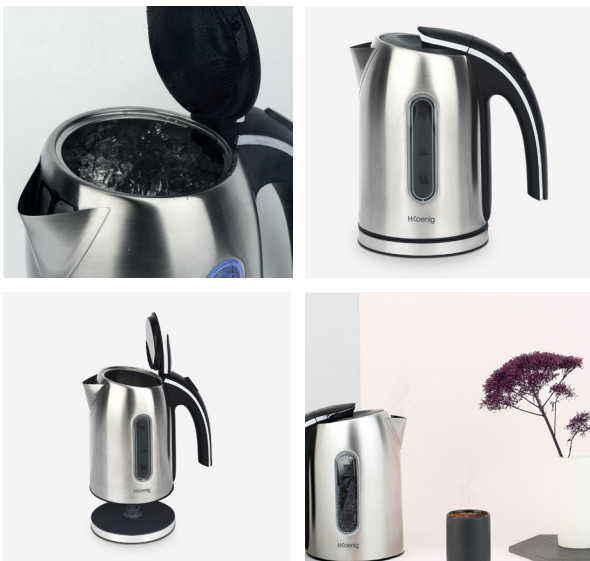

electric kettle 1.7L

useful and efficient

Make tea and other hot drinks very easily with the H.Koenig BO17 kettle.

Prepare several hot drinks at the same time thanks to its 1.7 litre capacity and 2200 watts power.

Designed to make your daily life easier, it has a 360° connector base, an indicator light and a hinged cover to make it easy to fill.

Thanks to its visible water level, you can easily know how much your kettle is filled. Its automatic shut-off system allows for the device to stop when the water is hot.

Modern and efficient, you will love its curved stainless steel body.

For an efficient and practical kettle, choose the BO17.

01 vues d'ensemble

02 features

- Capacity: 1.7 L
- Water-level indicator
- Automatic shutoff
- On/Off switch
- 360° rotating base
- Light indicator
- Stainless steel body
- Power: 2200 W